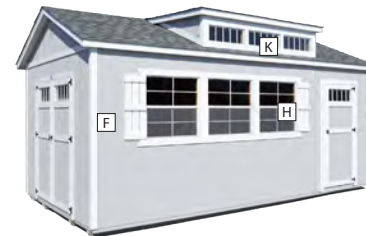

LET'S CUSTOMIZE.

- 36" Solid 6-Panel Door **A**
- 36" 9-Lite Door **B**
- 4' Metal Door **C**
- 6' Metal Door
- Extra Double Shop-Built Doors
- Extra Single Shop-Built Door
- 5' w. Roll-up Garage Door
- 8' w. Roll-up Garage Door
- 9' w. Roll-up Garage Door **D**
- 2'x3' Window **E**
- 3'x3' Window **F**
- 2'x3' Thermal Pane Windows
- 2'x5' Thermal Pane Windows
- 3'x3' Thermal Pane Windows
- 3'x5' Thermal Pane Windows **G**
- Transom Windows **H**
- Shutters **I**
- Flower Boxes **J**
- Transom Dormer **K**
- Framed Interior Walls
- Workbench **L**
- Peg Board **M**
- Felt Paper Underlayment
- Double Thick Floor
- U-Shape Loft **N**
- Spray Foam Insulation **O**
- Electrical Packages **P**
- Extra Skids & Floor Joists **Q**
- Lap Siding **R**
- On-site build

*All options not available in all areas.
Ask your dealer for more information.*