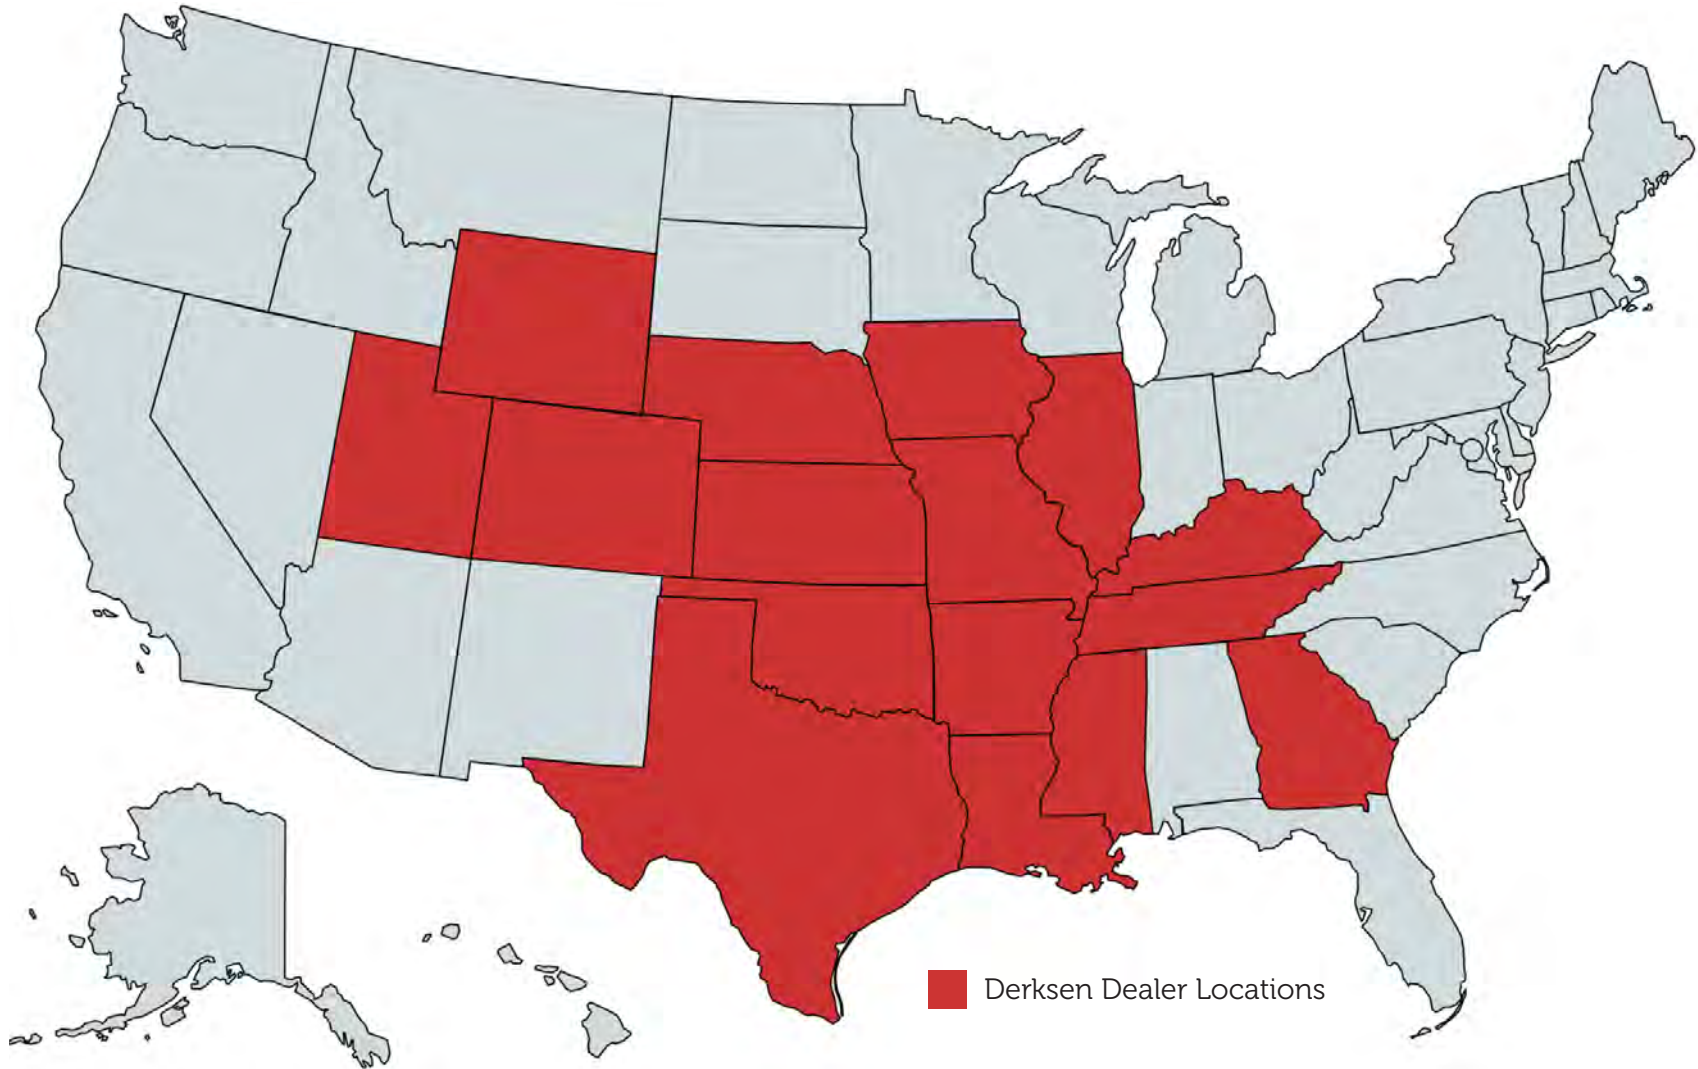

FIND A DEALER NEAR YOU.