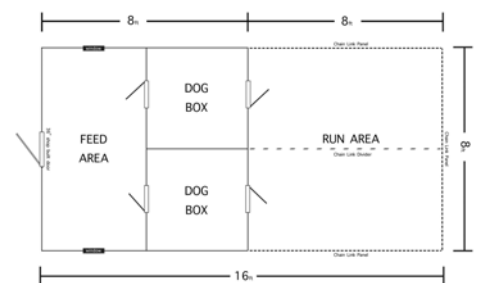

BUY OR RENT TO OWN. NO CREDIT CHECK.