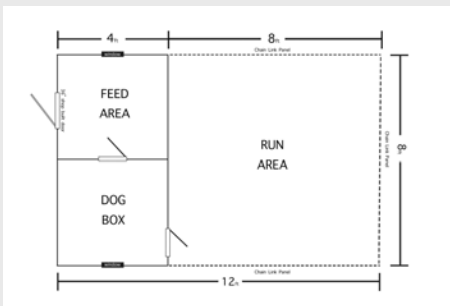

OUTDOOR DOG KENNELS

The **Outdoor Dog Kennels** are designed to keep your dogs well-cared for and safe without worry. Our craftsmanship + quality construction will provide years of satisfaction. The outdoor run area is separated by the Chain Link Divider which provides a large enclosure for your dogs or puppies of any size.

SINGLE DOG KENNEL 8' X 12'

$5785.00 + TAX

36 MO. RTO	48 MO. RTO	60 MO. RTO
$267.82 + TAX	$241.04 + TAX	$214.26 + TAX

DOUBLE DOG KENNEL 8' X 16'

$6775.00 + TAX

36 MO. RTO	48 MO. RTO	60 MO. RTO
$313.66 + TAX	$282.29 + TAX	$250.93 + TAX